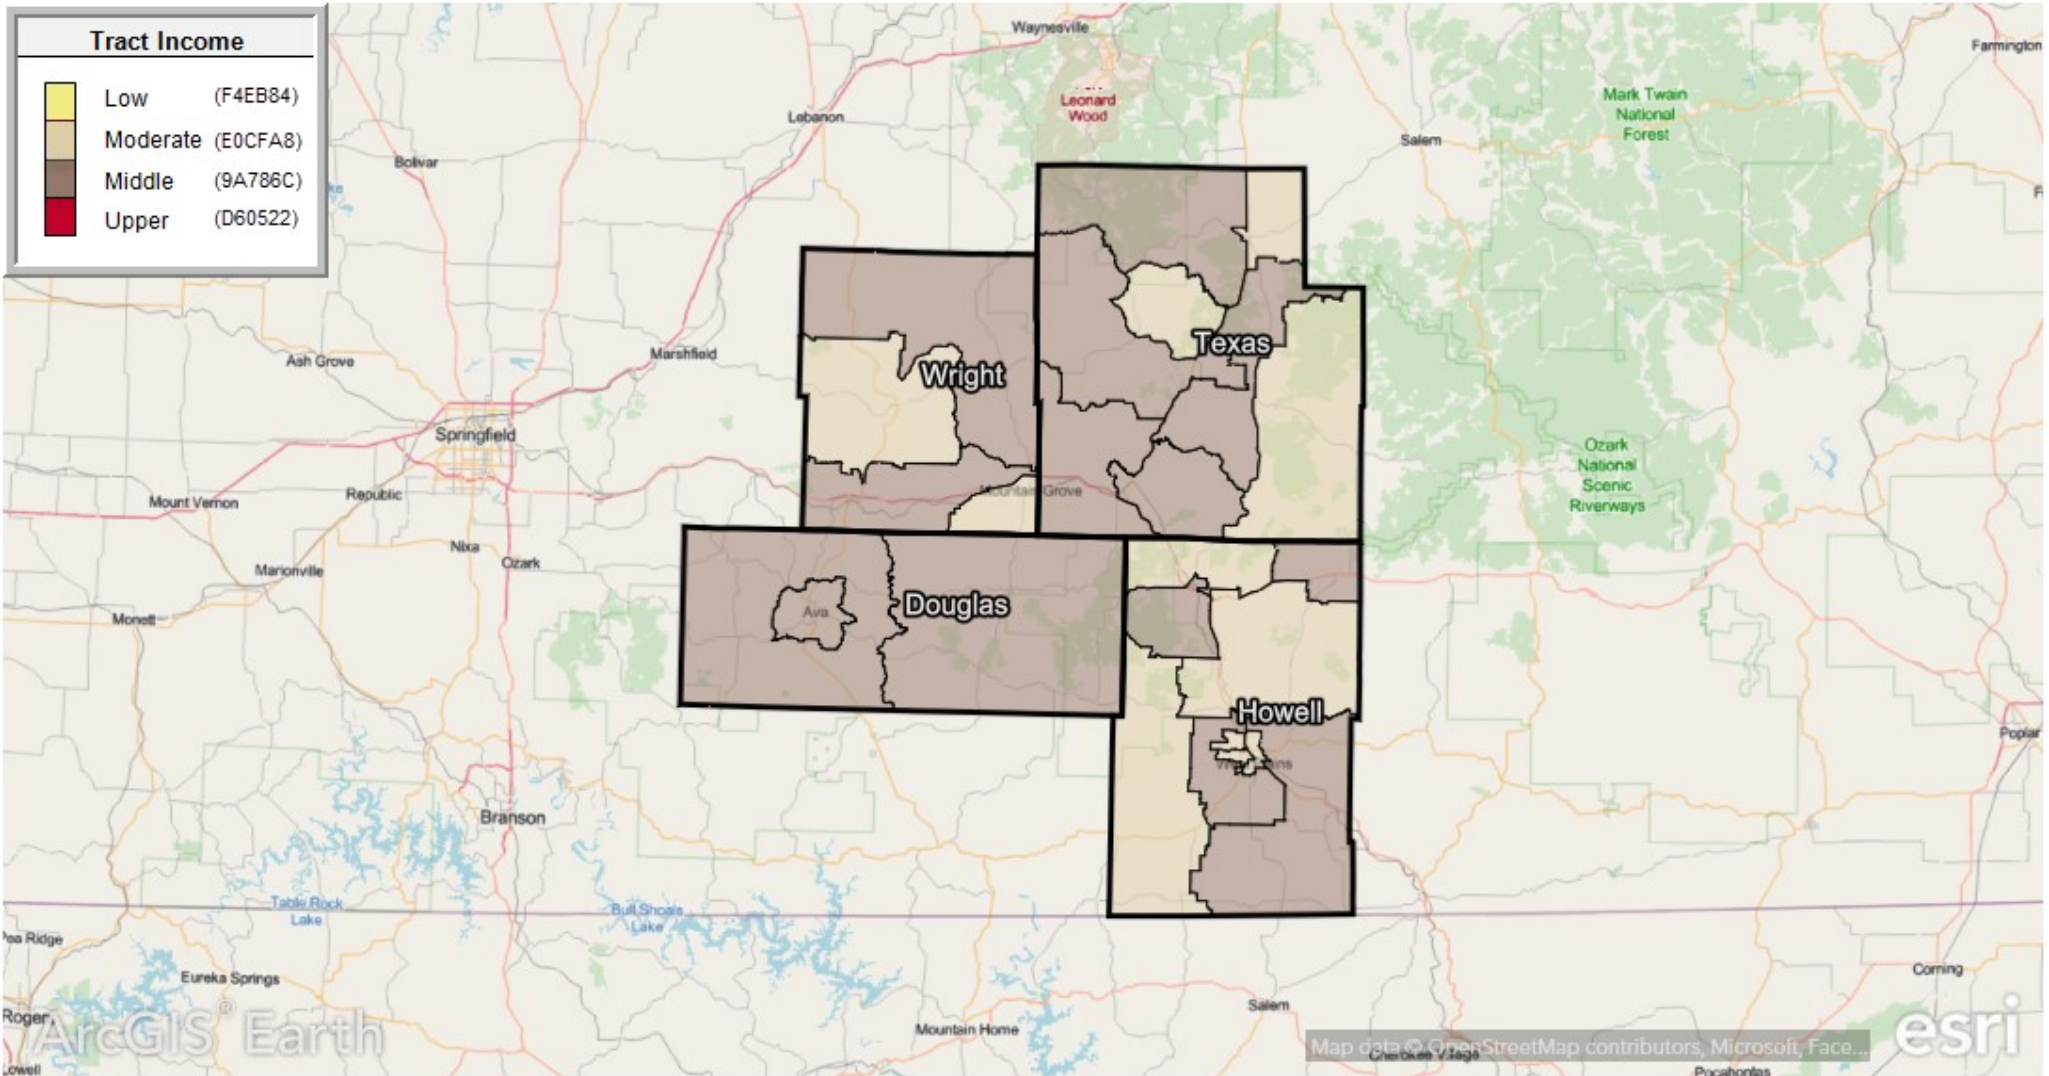

# Republic AA

# Republic AA and surrounding counties

0 45,000 90,000 Meters

# Cabool AA and surrounding counties

# Washburn AA and surrounding counties

0 45,000 90,000 Meters