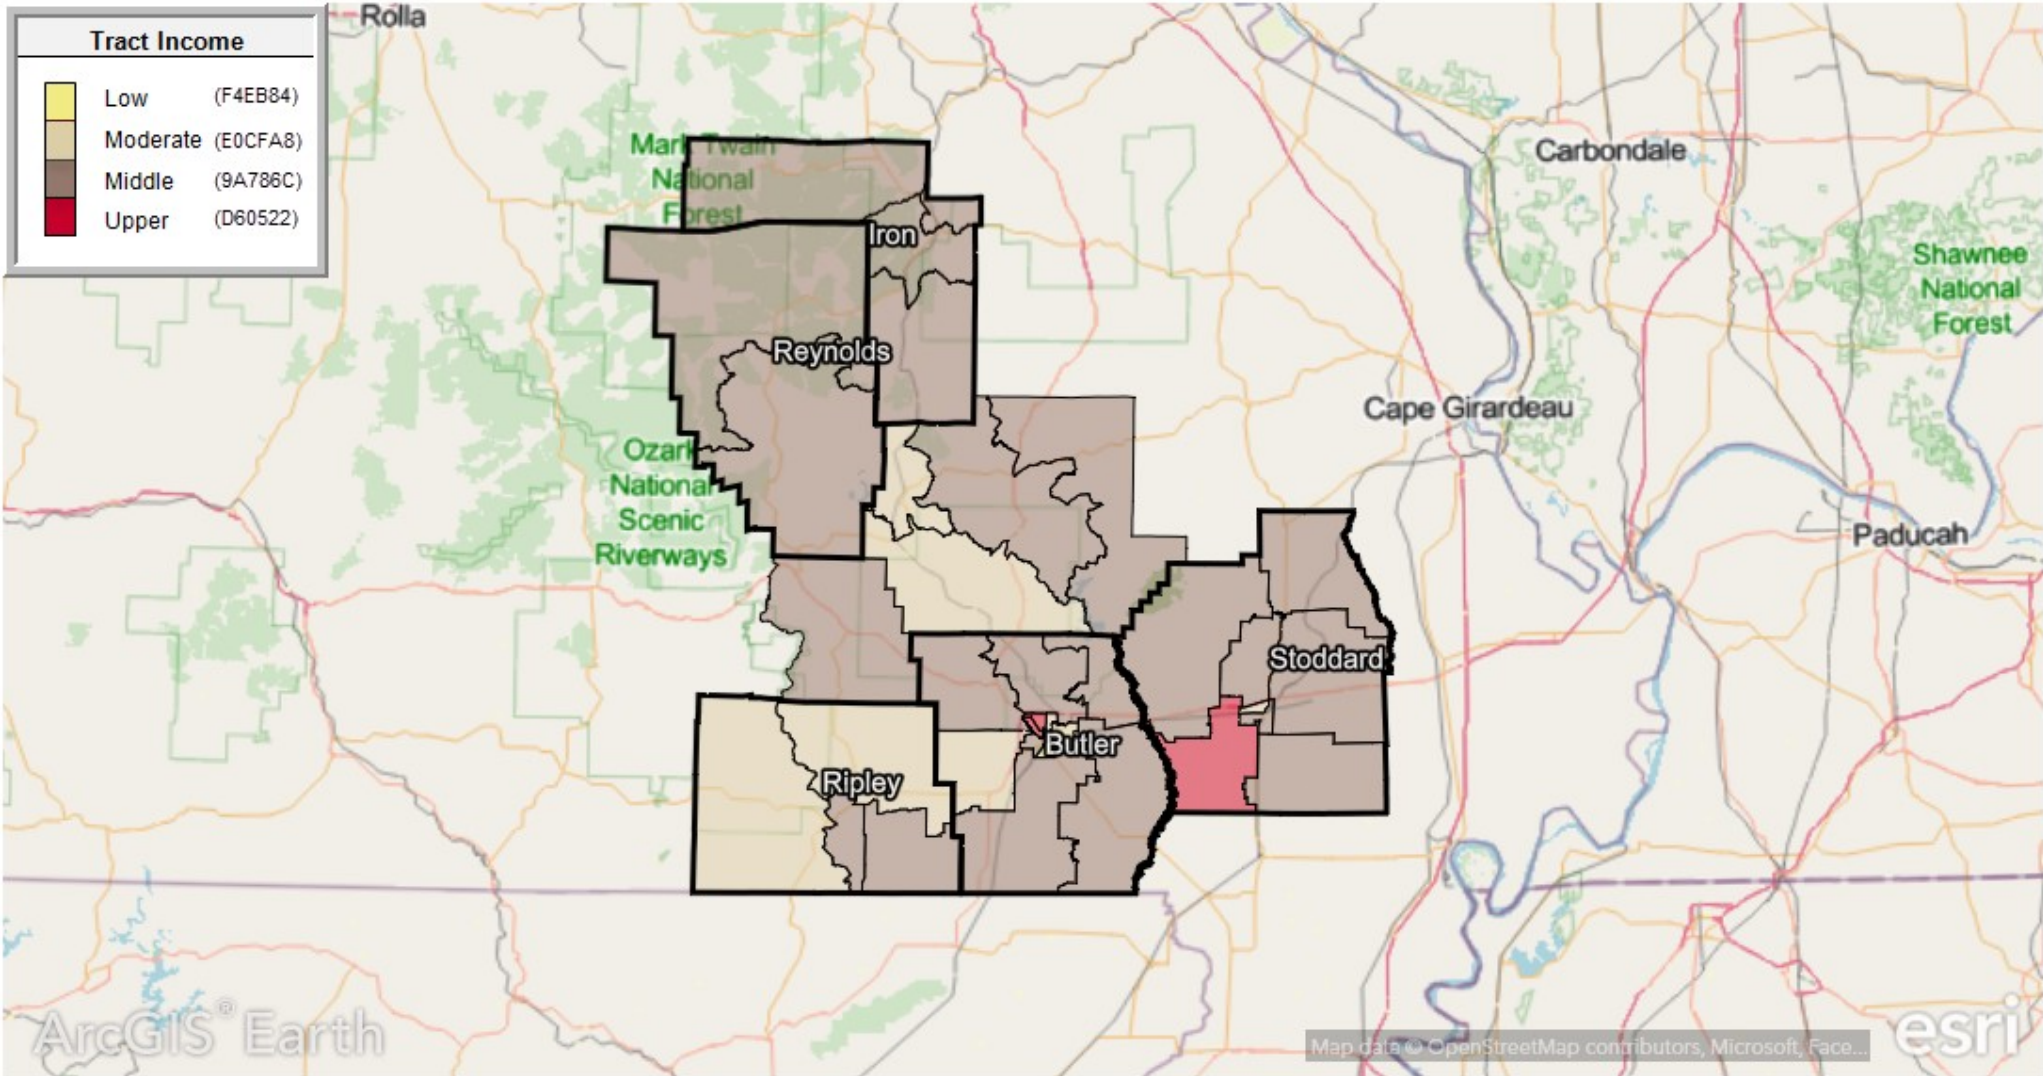

# Greenville AA

0 40,000 80,000 Meters

# Greenville AA and surrounding counties

0 50,000 100,000 Meters

# Republic AA and surrounding counties

0 45,000 90,000 Meters

# Washburn AA and surrounding counties

0 45,000 90,000 Meters