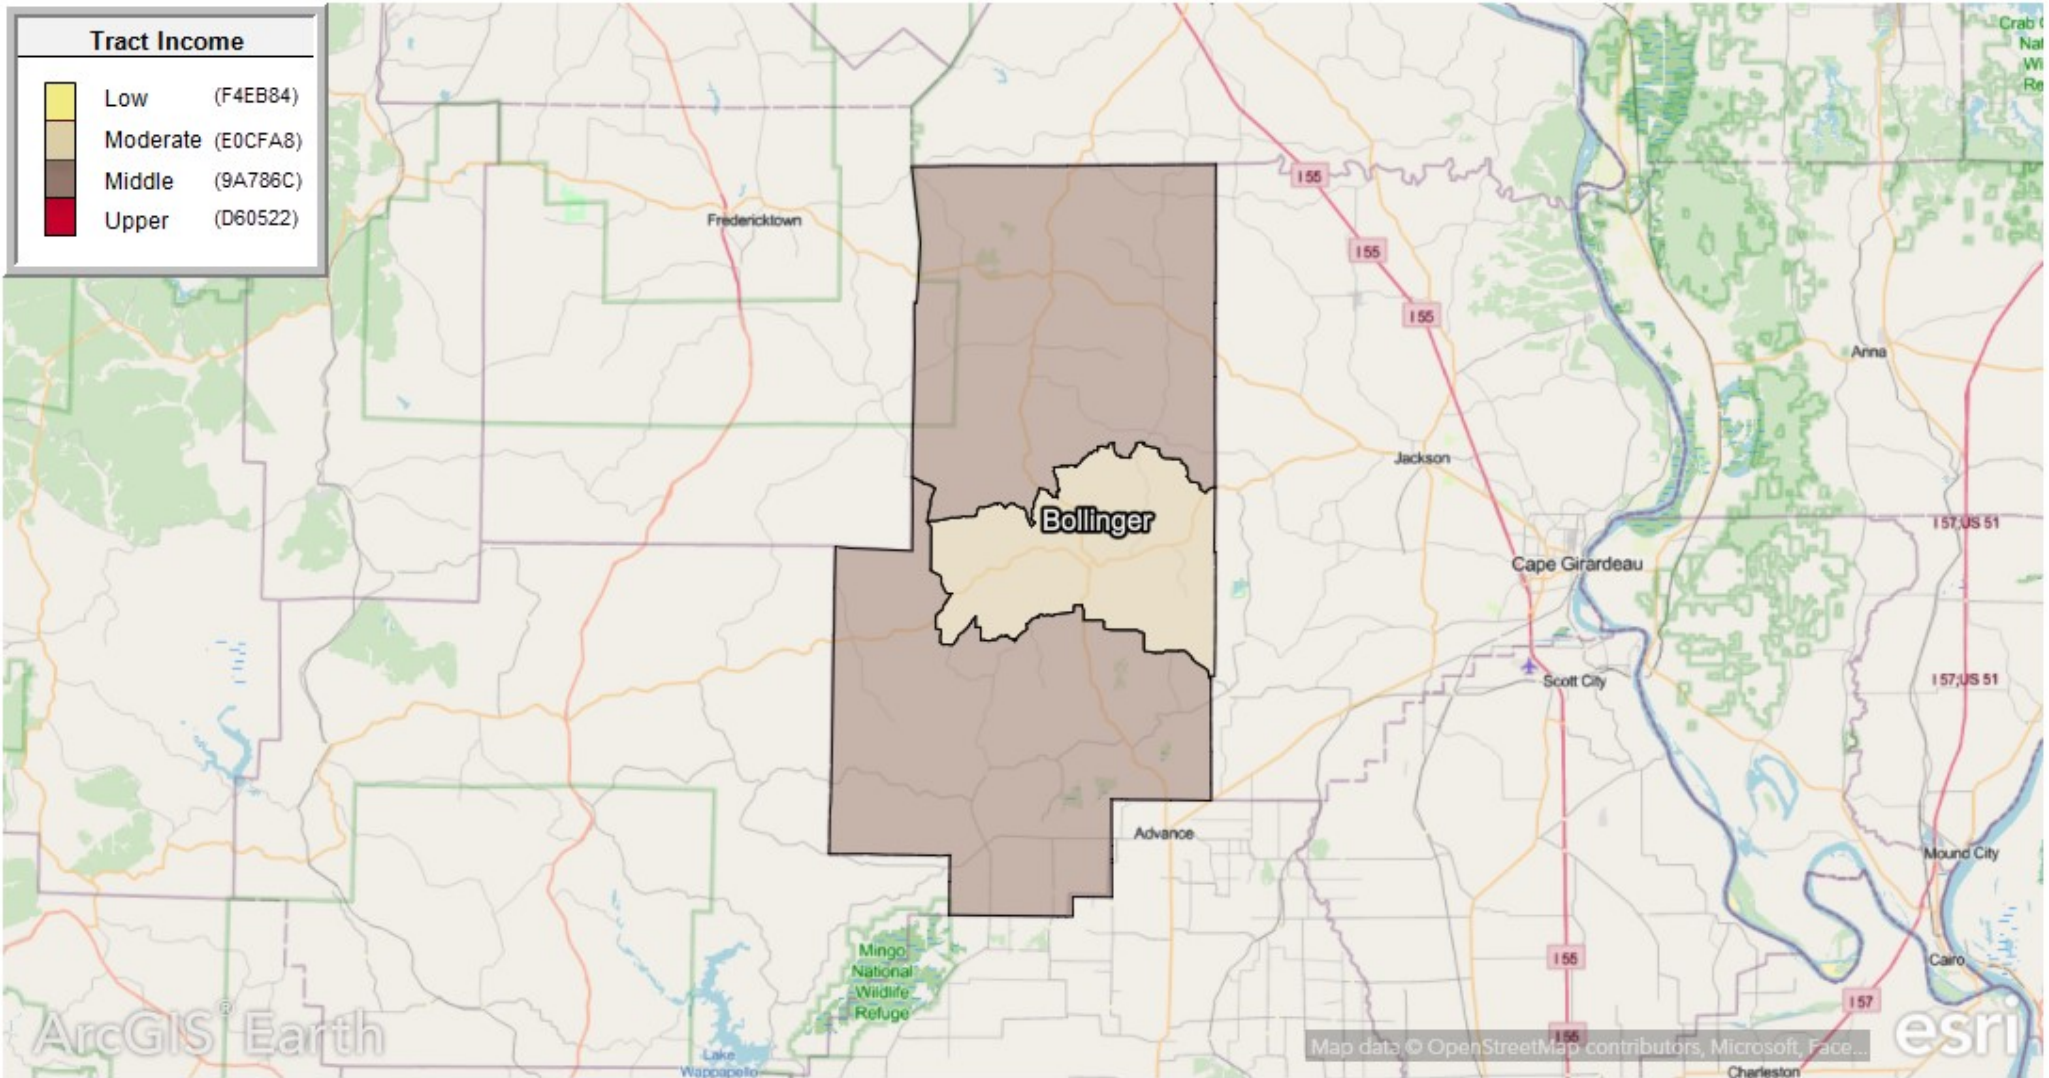

Marble Hill AA

0 15,000 30,000 Meters