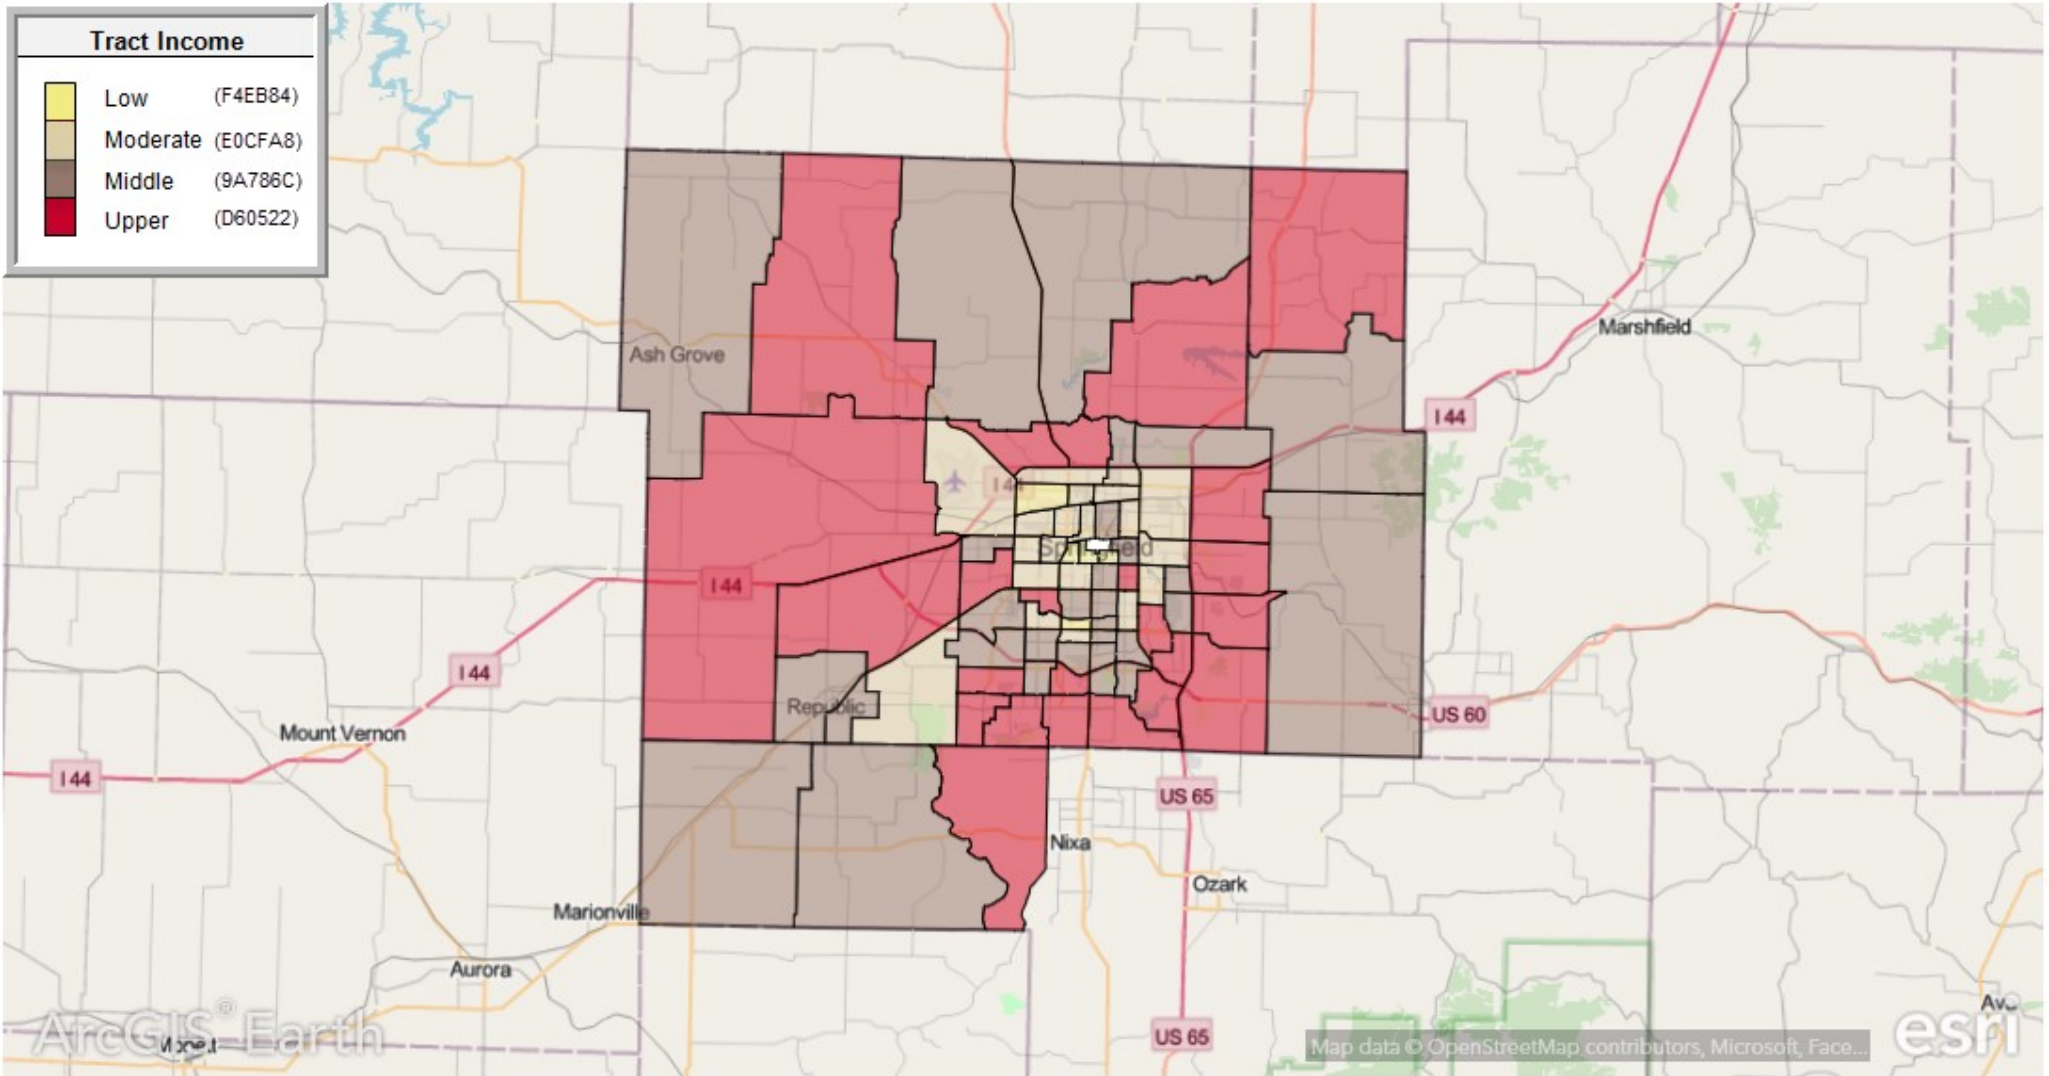

# Greenville AA

0 40,000 80,000 Meters

# Greenville AA and surrounding counties

0 50,000 100,000 Meters

# Republic AA and surrounding counties

0 45,000 90,000 Meters

# Washburn AA and surrounding counties

0 45,000 90,000 Meters