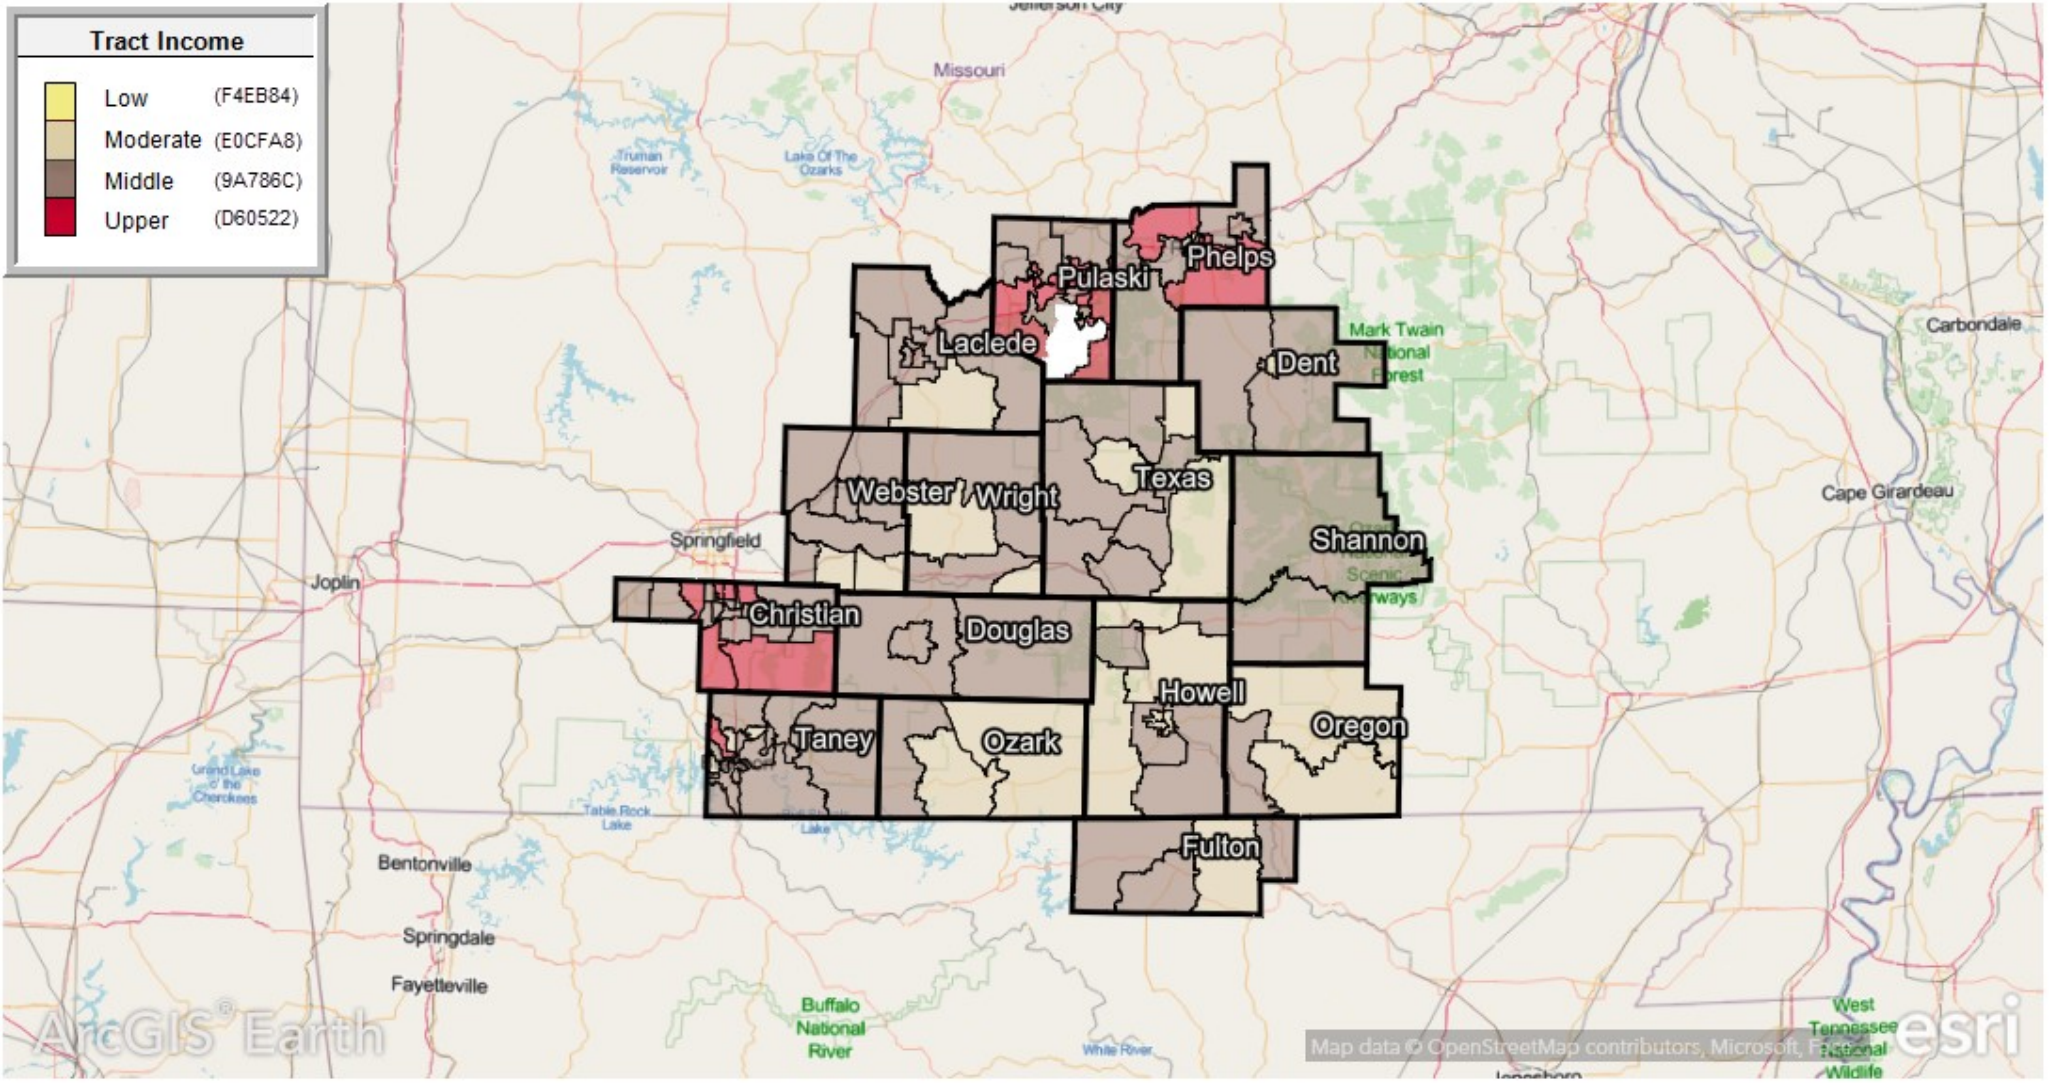

# Republic AA and surrounding counties

0 45,000 90,000 Meters

# Cabool AA

# Cabool AA and surrounding counties

# Washburn AA and surrounding counties

0 45,000 90,000 Meters