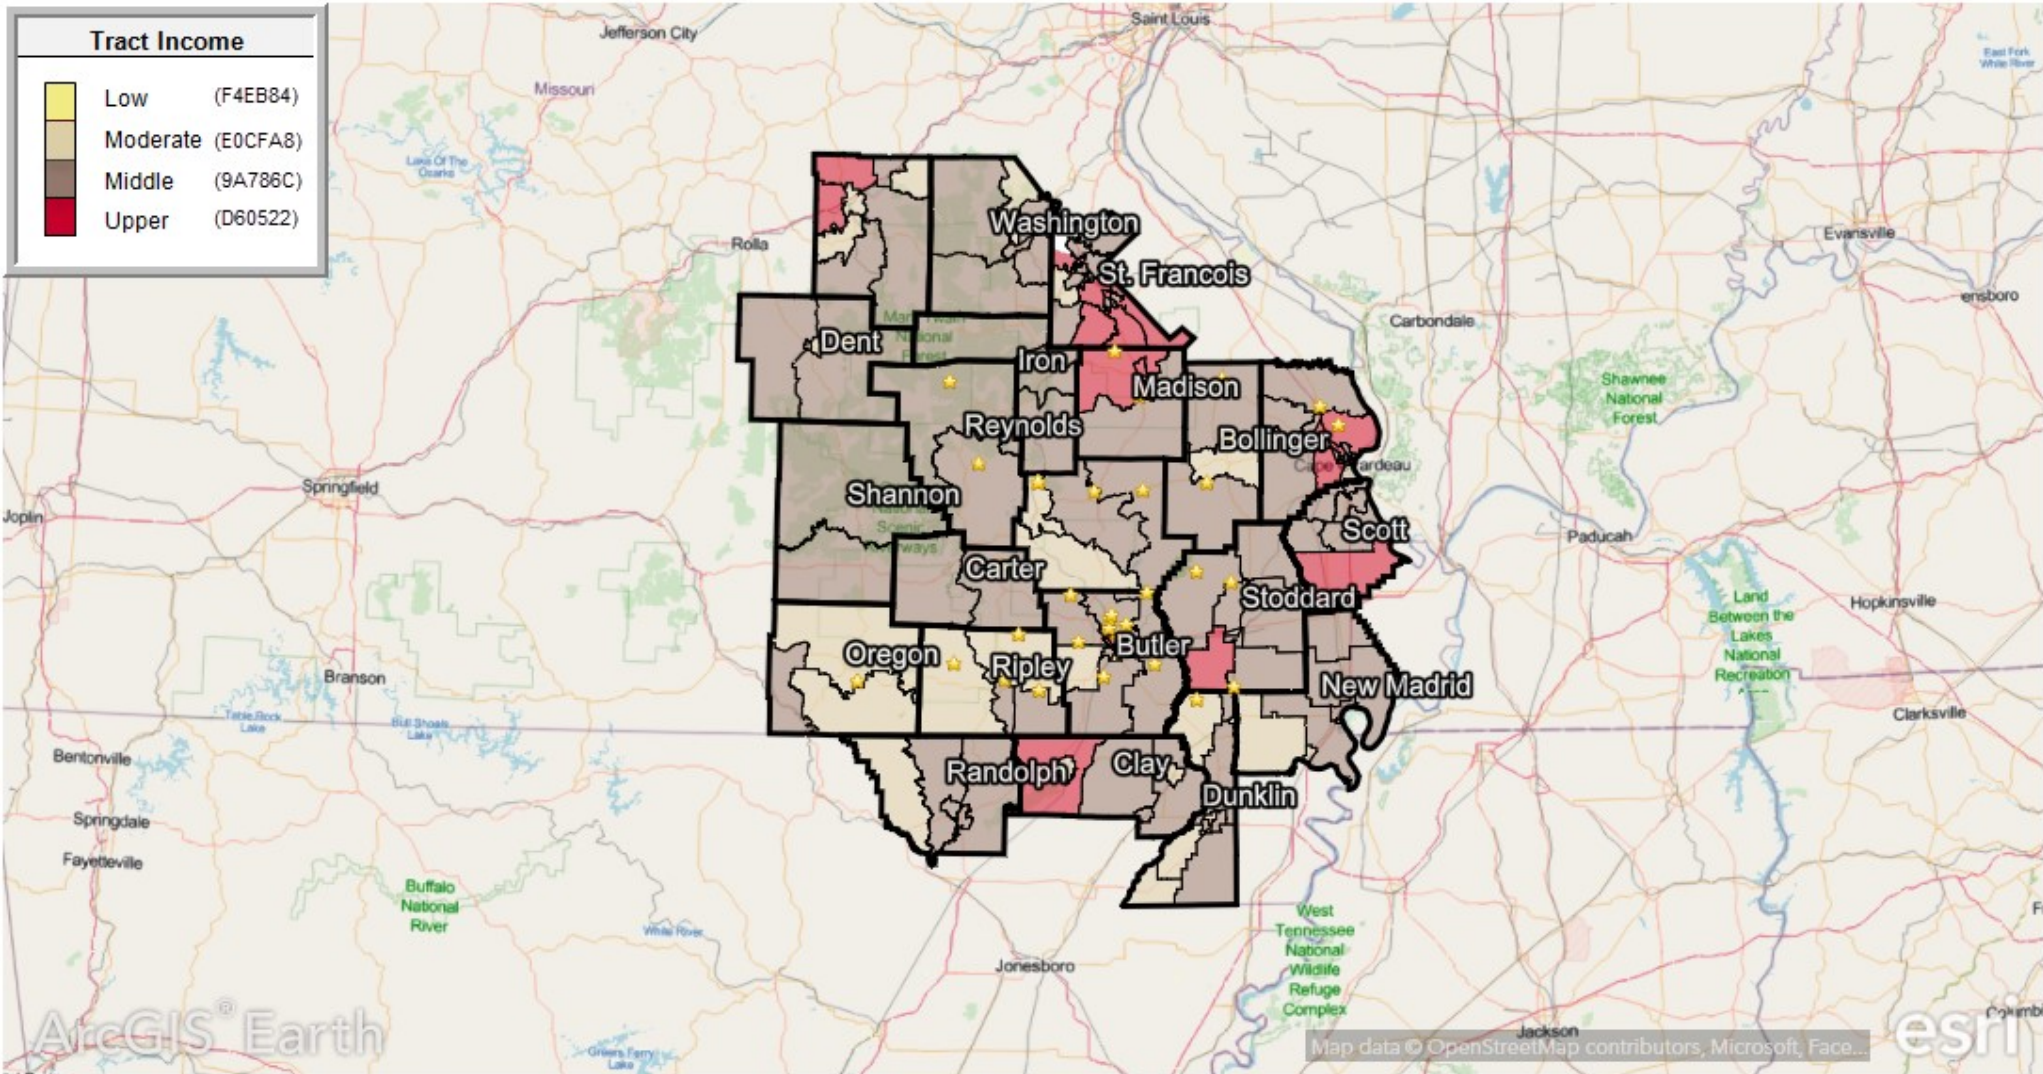

# Greenville AA

0 40,000 80,000 Meters

# Greenville AA and surrounding counties

0 50,000 100,000 Meters

# Republic AA and surrounding counties

0 45,000 90,000 Meters

# Washburn AA and surrounding counties

0 45,000 90,000 Meters