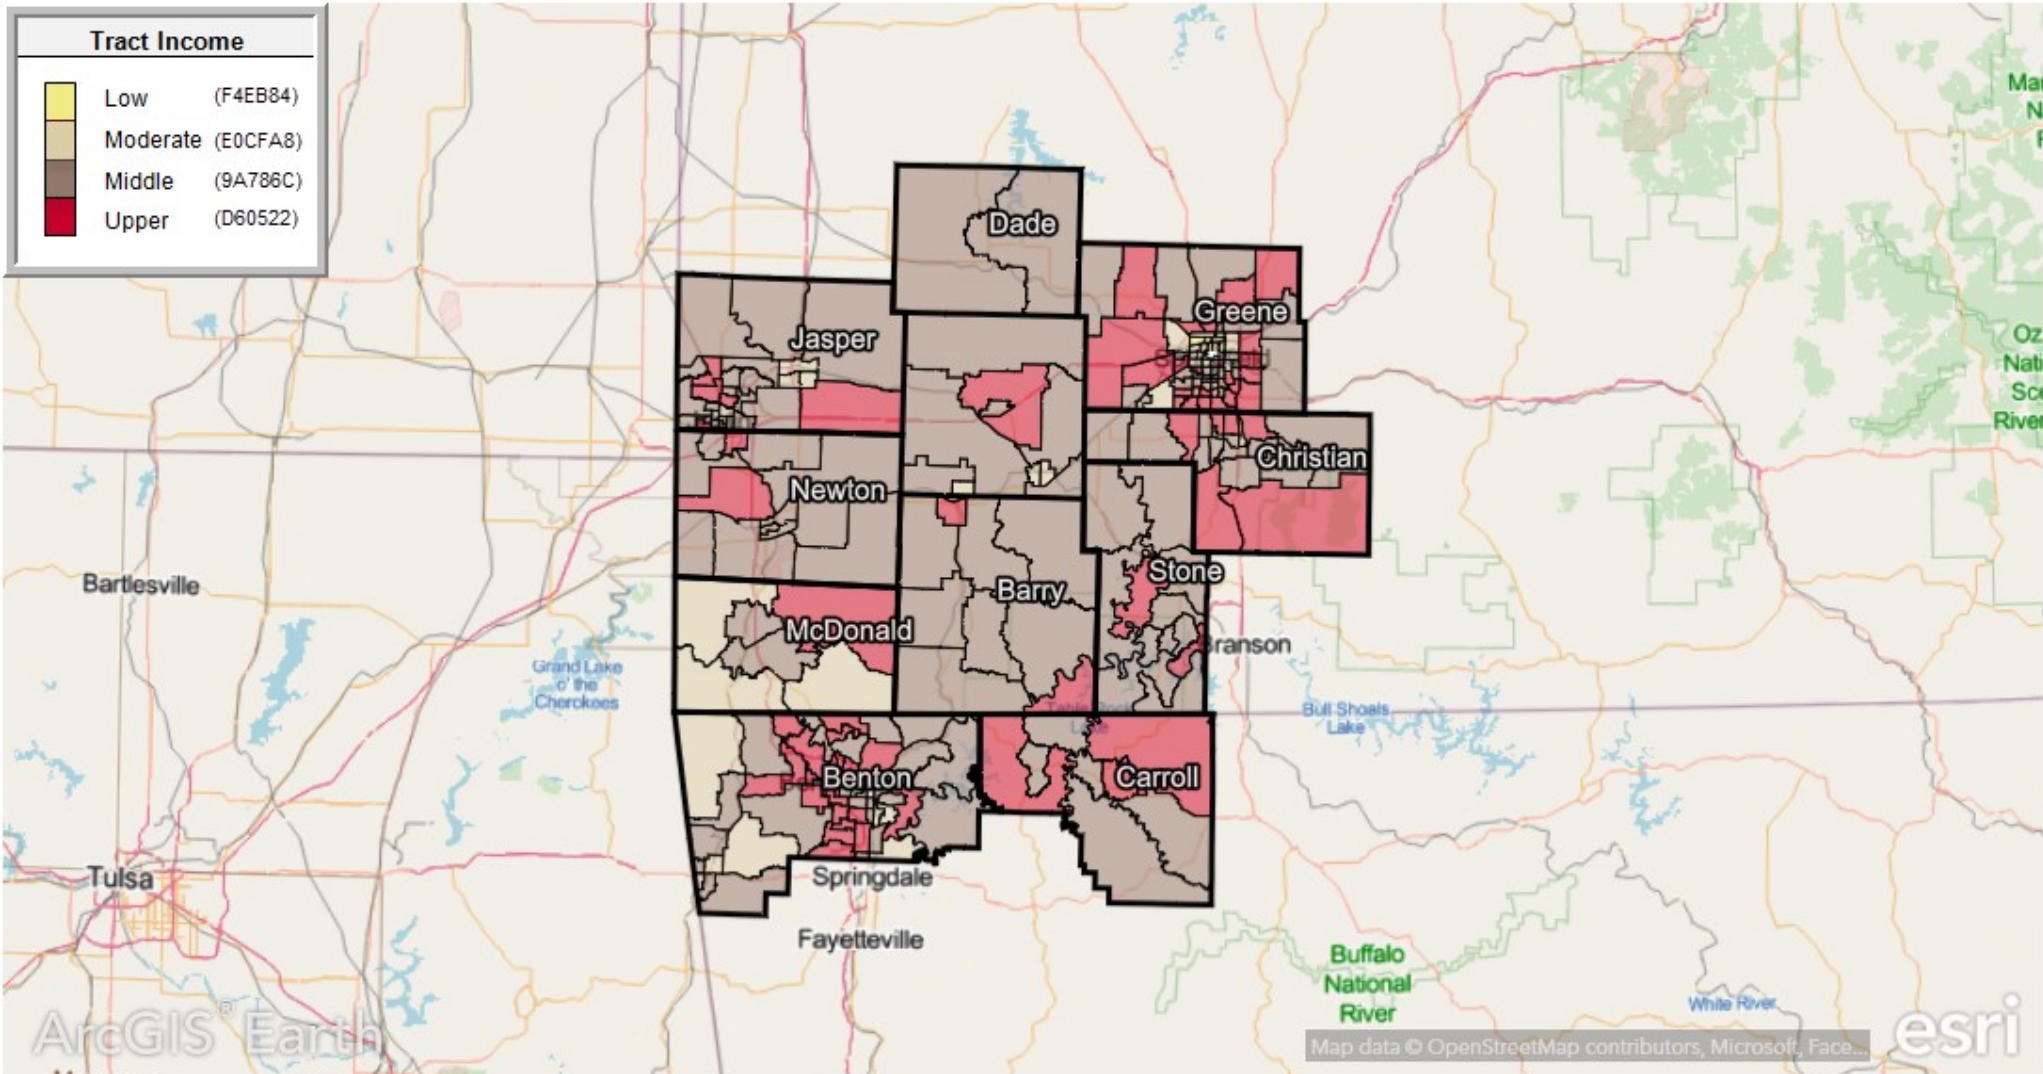

# Cabool AA and surrounding counties

# Marble Hill AA

0 15,000 30,000 Meters

# Marble Hill AA and surrounding counties

# Washburn AA and surrounding counties

0 45,000 90,000 Meters