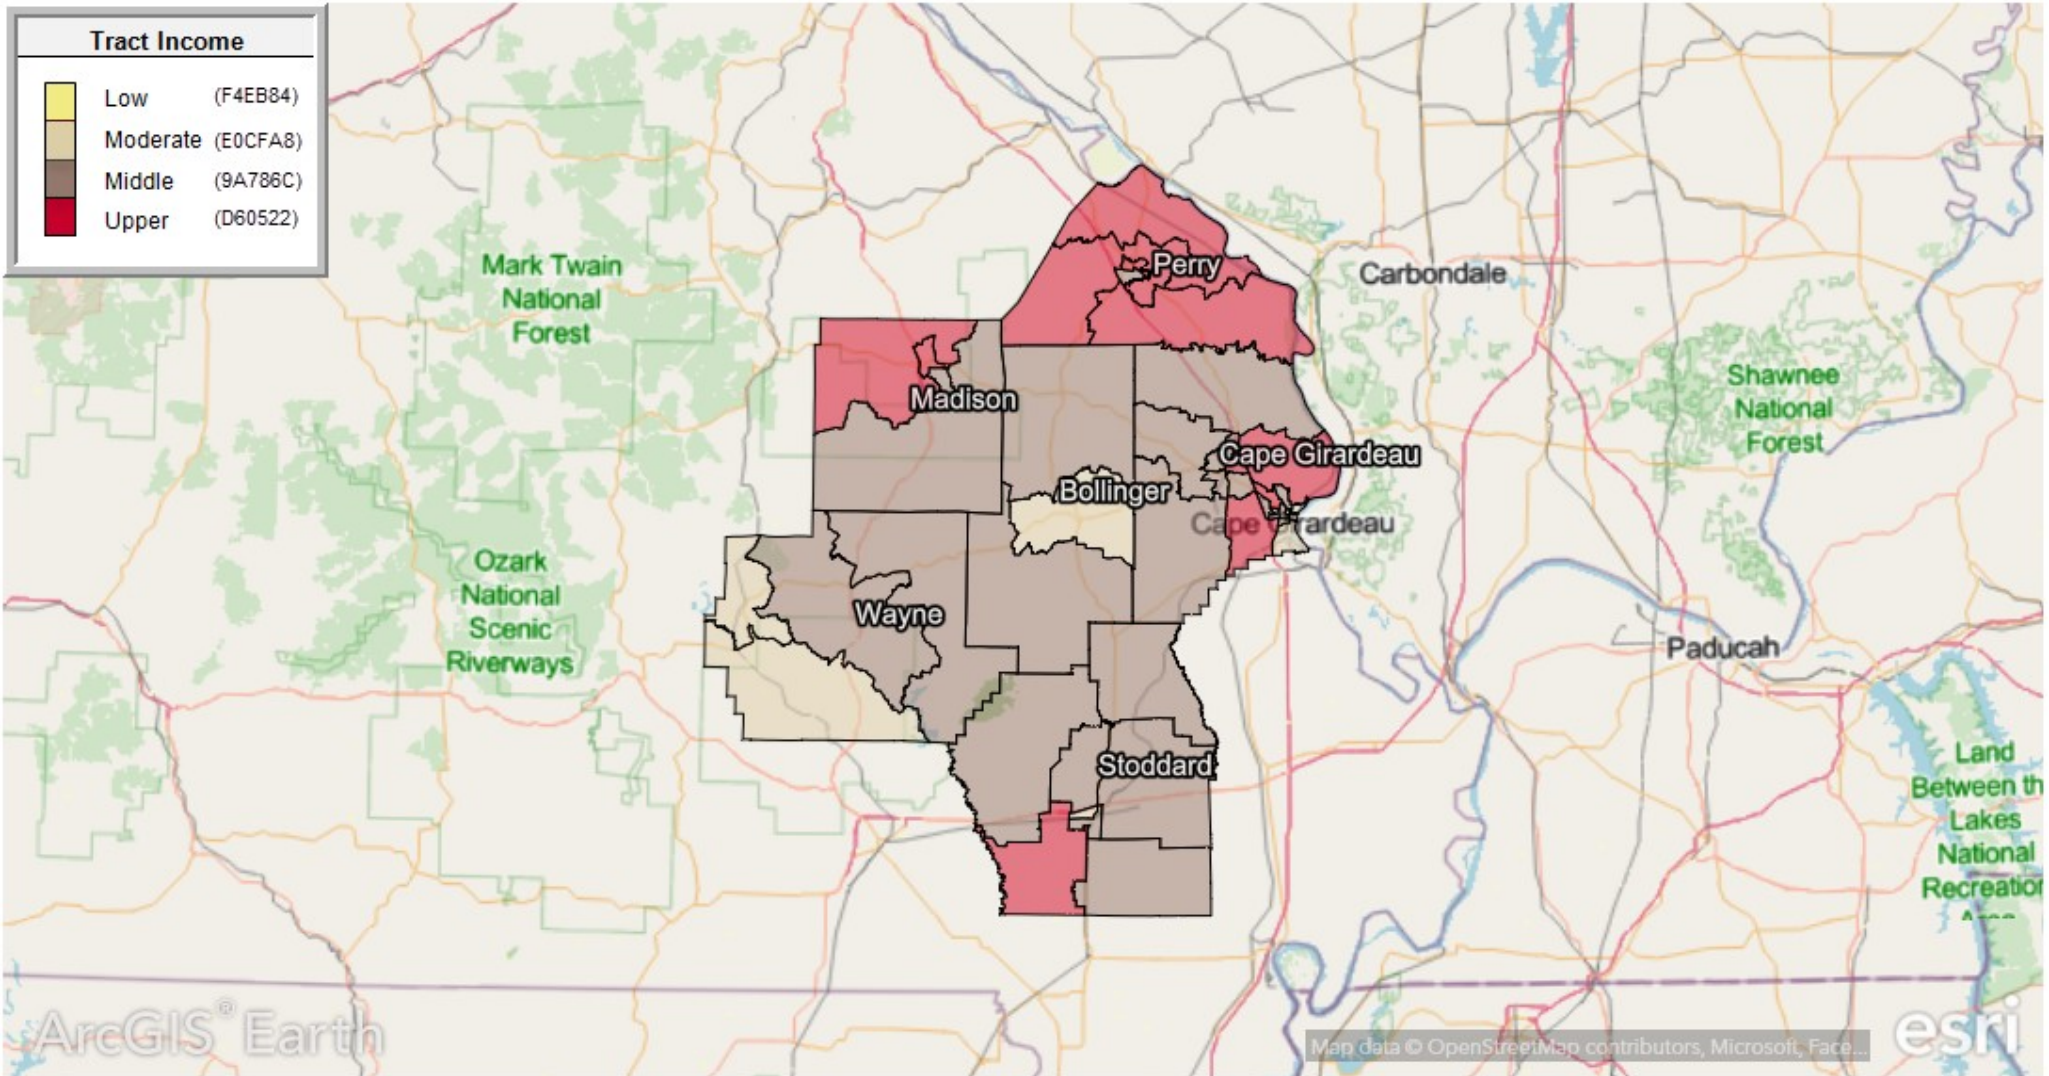

# Cabool AA and surrounding counties

# Marble Hill AA

0 15,000 30,000 Meters

# Marble Hill AA and surrounding counties

# Washburn AA and surrounding counties

0 45,000 90,000 Meters