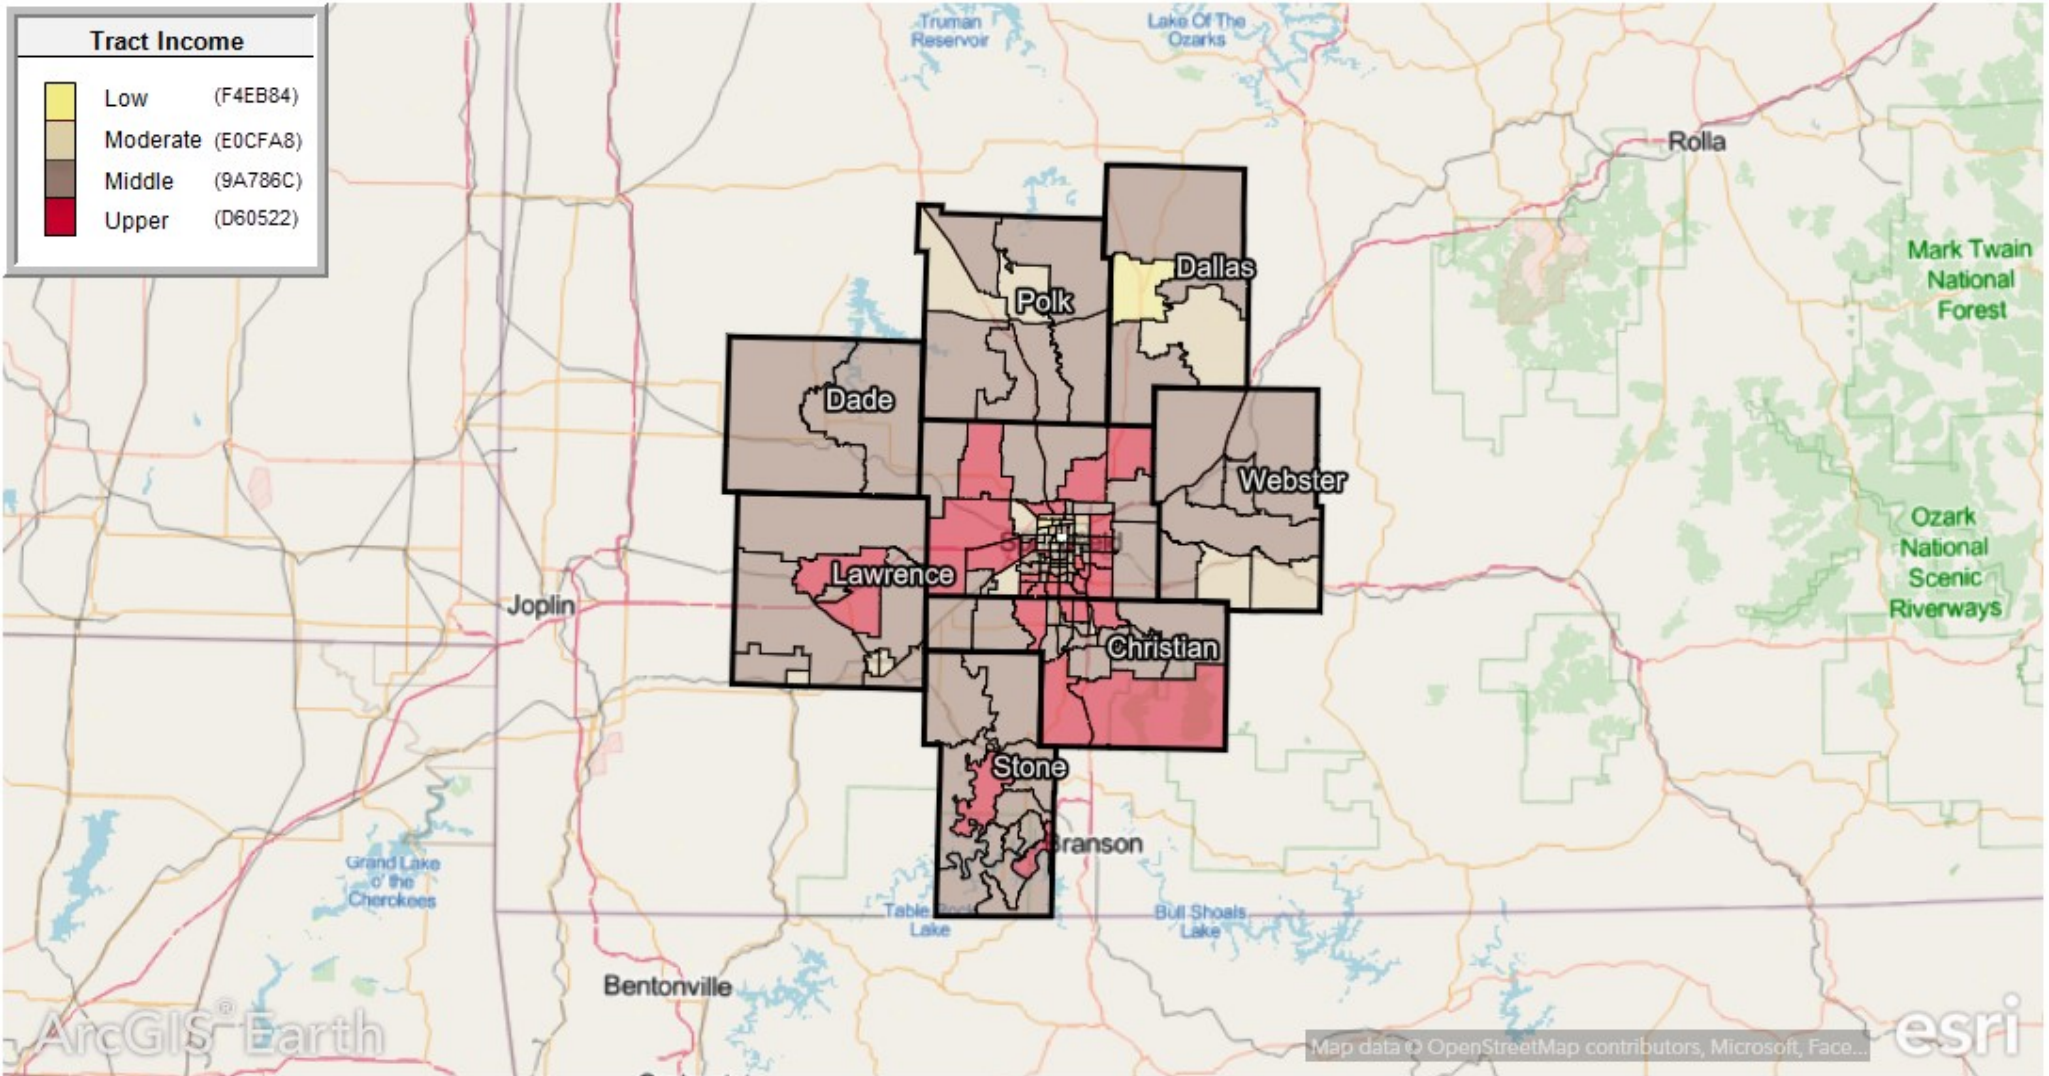

# Greenville AA and surrounding counties

0 50,000 100,000 Meters

# Republic AA

# Republic AA and surrounding counties

0 45,000 90,000 Meters

# Washburn AA and surrounding counties

0 45,000 90,000 Meters