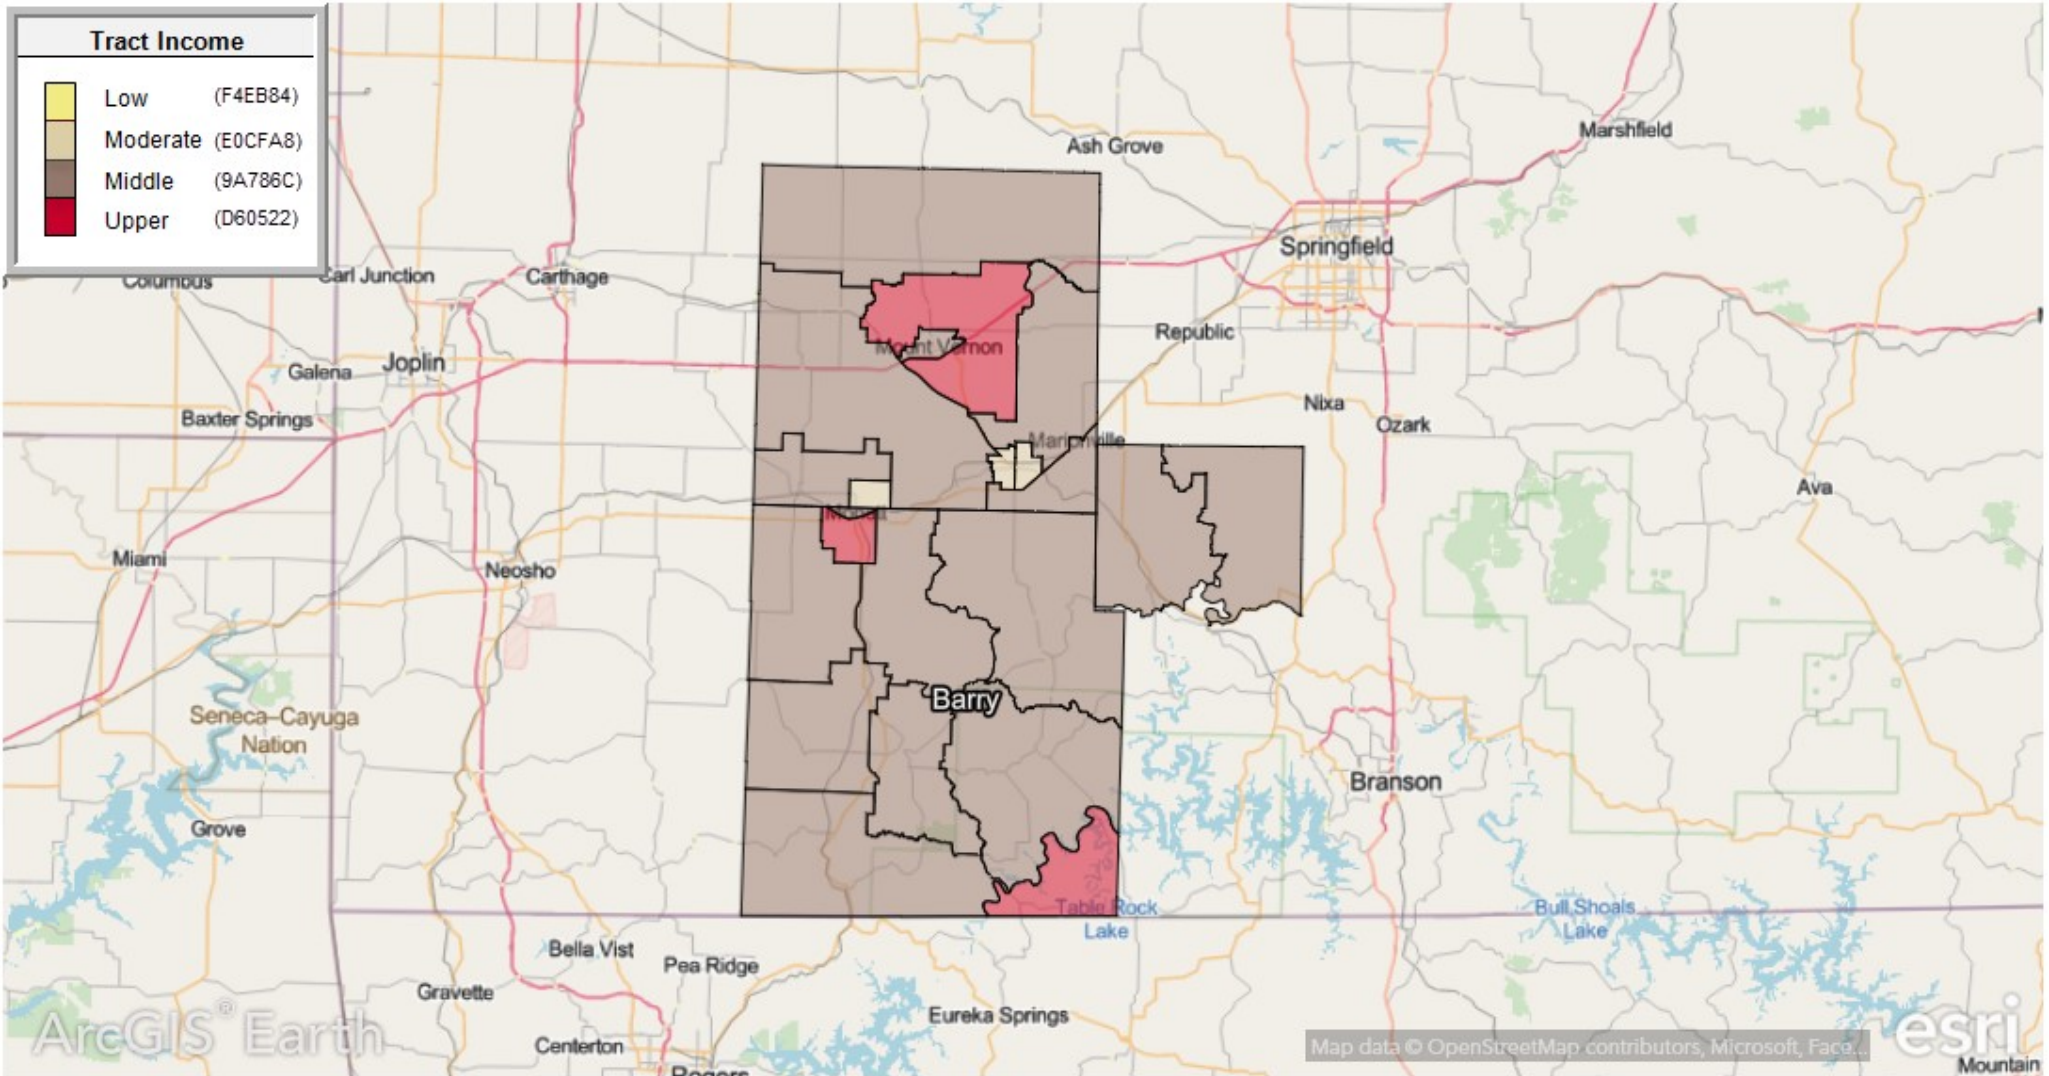

# Cabool AA and surrounding counties

# Marble Hill AA

0 15,000 30,000 Meters

# Marble Hill AA and surrounding counties

# Washburn AA and surrounding counties

0 45,000 90,000 Meters